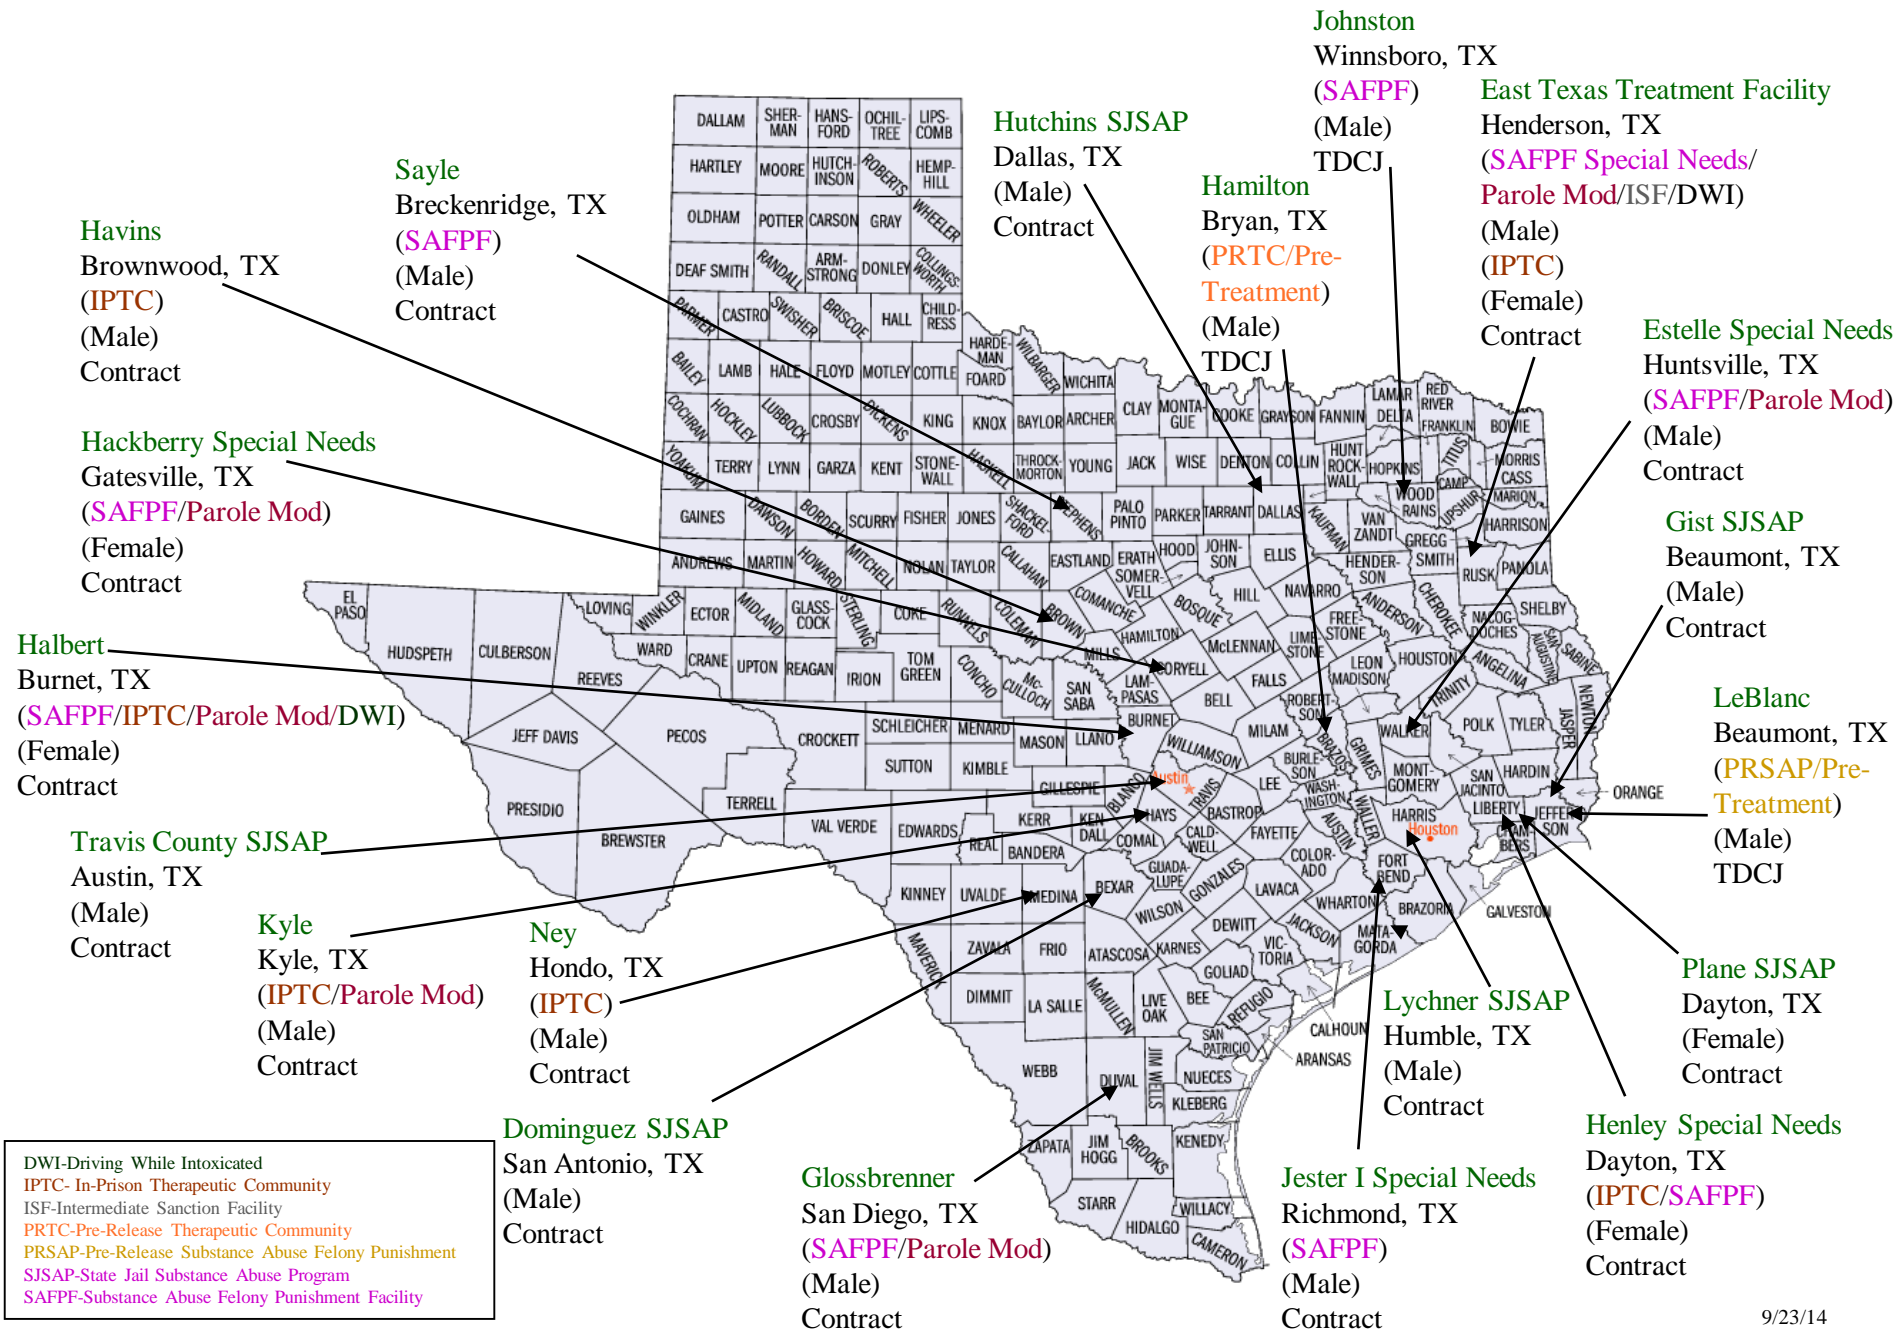

Rehabilitation Programs Division – Programs by Units

Rehabilitation Programs Division – Programs by Unit

Neal Unit
Amarillo, TX
SOTP-9 (Male)

Beto Unit
Tennessee Colony, TX
SOTP-9 (Male)

Gatesville Area

Female Units
Hilltop Unit
SOEP-4
SOTP-9
SOTP-18
YOP

Murray Unit
ASDP

Huntsville Area Male Units

Ellis Unit
ASDP
GRAD Phase 1, 2
SOEP-4

Estelle Unit
SPP
SVORI

Goree Unit
SOTP-9
SOTP-18

Huntsville Unit
SOEP-4

RPD Administration
Contract College
Contract Vocational

Dayton Area

Hightower Unit
Male Unit
SOEP-4
SOTP-9
SOTP-18

Plane State Jail
Female Unit
ORTF
BAMBI

Clemens Unit
Brazoria
YOP (Male)

Rosharon Area

Male Units
Stringfellow Unit
SOTP-9 (Male)

Ramsey Unit
ASTP (Male)