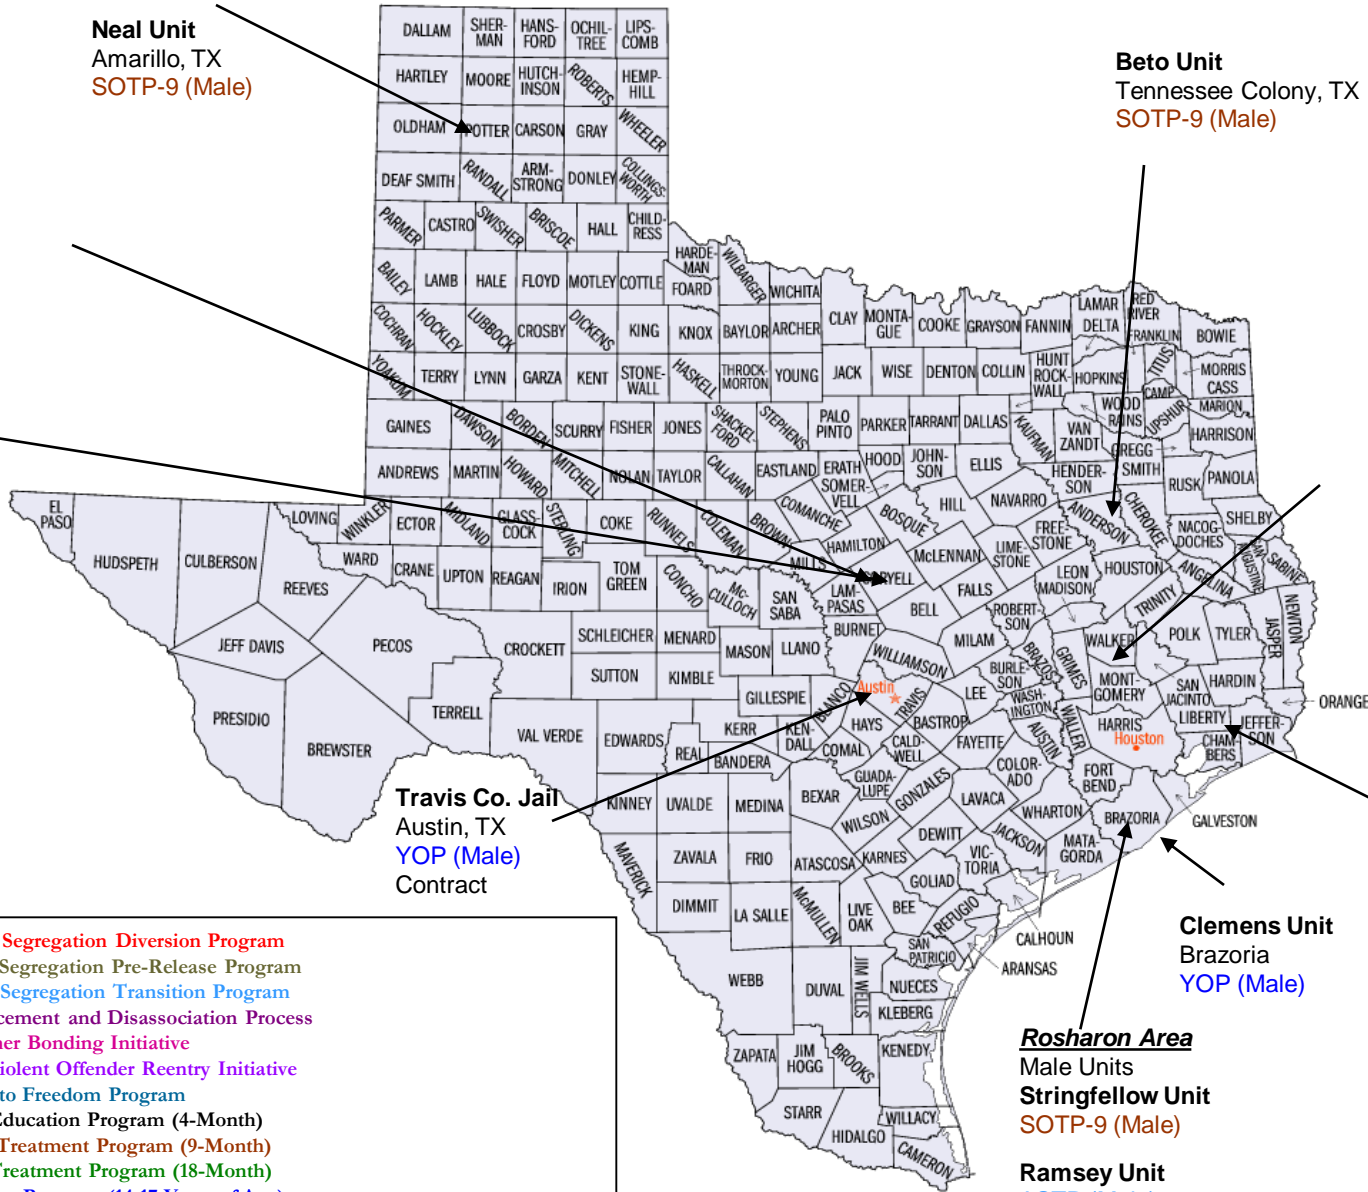

Rehabilitation Programs Division – Programs by Unit

Neal Unit
Amarillo, TX
SOTP-9 (Male)

Beto Unit
Tennessee Colony, TX
SOTP-9 (Male)

Gatesville Area

Female Units
Hilltop Unit
SOEP-4
SOTP-9
SOTP-18
YOP

Murray Unit
ASDP

Huntsville Area Male Units

Ellis Unit
ASDP
GRAD Phase 1, 2
SOEP-4

Estelle Unit
SPP
SVORI

Goree Unit
SOTP-9
SOTP-18

Huntsville Unit
SOEP-4

RPD Administration
Contract College
Contract Vocational

Dayton Area

Hightower Unit
Male Unit
SOEP-4
SOTP-9
SOTP-18

Plane State Jail
Female Unit
ORTF
BAMBI

Clemens Unit
Brazoria
YOP (Male)

Rosharon Area

Male Units
Stringfellow Unit
SOTP-9 (Male)

Ramsey Unit
ASTP (Male)

Travis Co. Jail
Austin, TX
YOP (Male)
Contract

(ASDP)-Administrative Segregation Diversion Program
(ASPP)-Administrative Segregation Pre-Release Program
(ASTP)-Administrative Segregation Transition Program
(GRAD)-Gang Renouncement and Disassociation Process
BAMBI-Baby and Mother Bonding Initiative
(SVORI)-Serious and Violent Offender Reentry Initiative
(ORTF)-Our Roadway to Freedom Program
(SOEP)-Sex Offender Education Program (4-Month)
(SOTP)-Sex Offender Treatment Program (9-Month)
(SOTP)-Sex Offender Treatment Program (18-Month)
(YOP)-Youthful Offender Program (14-17 Years of Age)
Contract College and Contract Vocational Programs