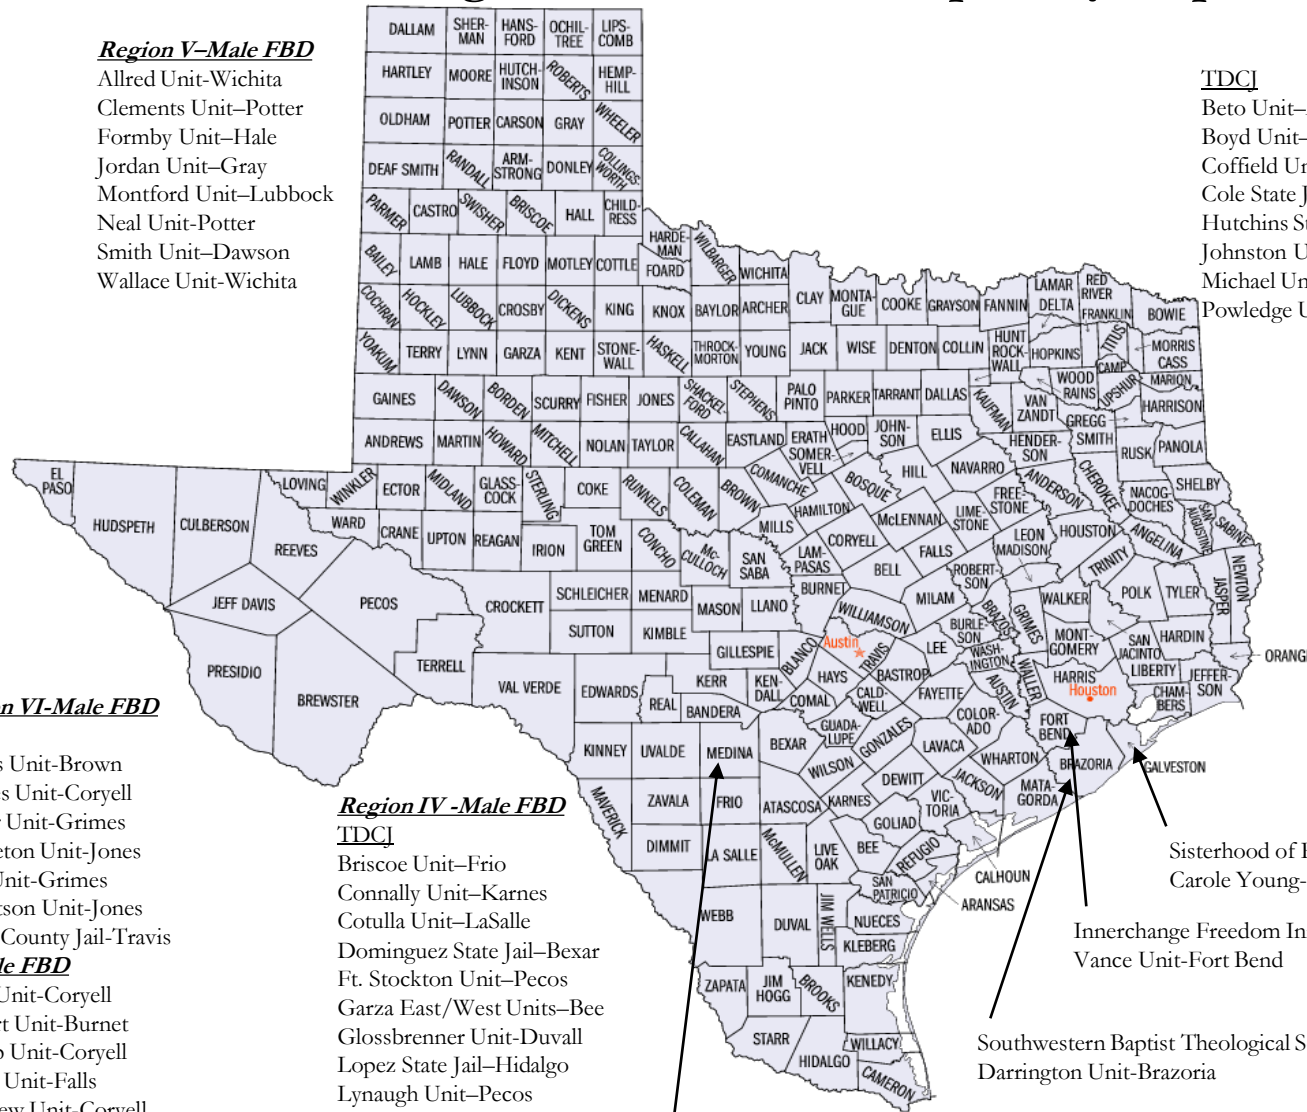

Region I–Male FBD

Boyd Unit–Walker
Duncan Unit–Angelina
Eastham Unit–Houston
Ellis I Unit–Walker
Estelle Unit–Walker
Ferguson Unit–Madison
Goodman Unit–Jasper
Goree Unit–Walker
Huntsville Unit–Walker
Wynne Unit–Walker

Region VI–Male FBD

TDCJ
Havins Unit–Brown
Hughes Unit–Coryell
Luther Unit–Grimes
Middleton Unit–Jones
Pack Unit–Grimes
Robertson Unit–Jones
Travis County Jail–Travis

Female FBD

Crain Unit–Coryell
Halbert Unit–Burnet
Hilltop Unit–Coryell
Marlin Unit–Falls
Mt. View Unit–Coryell
Murray Unit–Coryell
Woodman Unit–Coryell

Private
Lockhart Unit–Caldwell

Region IV –Male FBD

TDCJ
Briscoe Unit–Frio
Connally Unit–Karnes
Cotulla Unit–LaSalle
Dominguez State Jail–Bexar
Ft. Stockton Unit–Pecos
Garza East/West Units–Bee
Glossbrenner Unit–Duvall
Lopez State Jail–Hidalgo
Lynaugh Unit–Pecos
McConnell Unit–Bee
Sanchez State Jail–El Paso
Stevenson Unit–DeWitt
Torres Unit–Medina
Private
Willacy County Jail–Willacy

Region III–Male FBD

Clemens Unit–Brazoria
Darrington Unit–Brazoria
Gist State Jail–Jefferson
Hightower Unit–Liberty
Jester III–Fort Bend
Kegans State Jail–Harris
Lychner State Jail–Harris
Ramsey Unit–Brazoria
Stiles Unit–Jefferson
Stringfellow Unit–Brazoria
Vance Unit–Fort Bend

Female FBD
Henley Unit–Liberty
Plane State Jail–Liberty

Transformation Ministry Dorm
Torres Unit–Medina

Southwestern Baptist Theological Seminary
Darrington Unit–Brazoria

Sisterhood of Ruth
Carole Young–Galveston

Innerchange Freedom Initiative
Vance Unit–Fort Bend

Voyager–State Wide